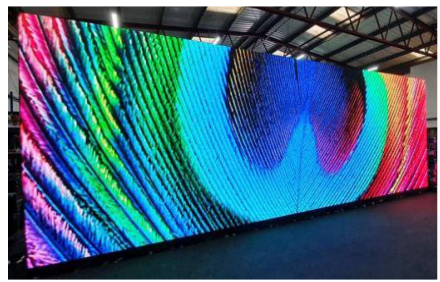

C4 – Grey large garbage bin

C5 – Blue large garbage bin

C6 – Rope line separator

H1 – Hostesses

SS1 – Security  
MP1 – Manpower

VP – Video Taping -  
Photographer

CS1 – Cleaning services

FHD & UHD 4K TVs  
from 32" => 90"